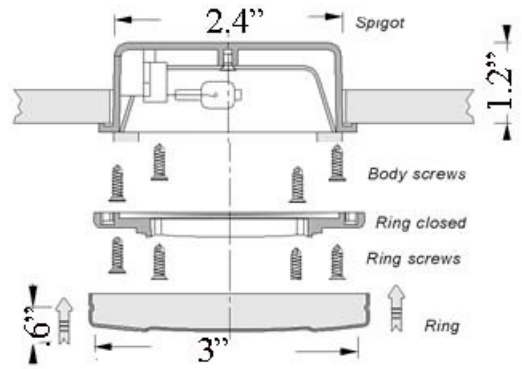

## A-12SN: SQUARE GLASS 12v SPOT LIGHT

3" Square

12V Light takes G-4 base bulb, 20w max

Requires a Magnetic transformer for residential use (not included)

Available Satin Nickel