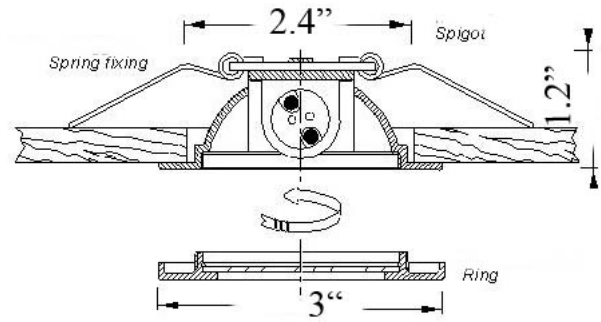

A-8: SQUARE 12v SPOT LIGHT

3" Square

12V Light takes G-4 base bulb –

Requires a Magnetic transformer for residential use (not included)

Available in Brass, Chrome & Satin Nickel

Available Finishes

Standard Finishes: