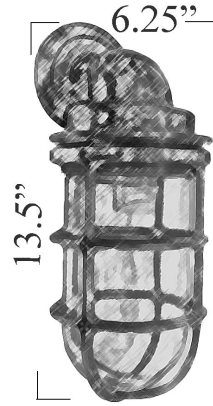

# B-1L LARGE BULKHEAD LIGHT

w/ junction box: 8.5"

**LISTED**

Interior / Exterior Residential & Commercial Use

Also available with bronze junction box as photographed to right

Maximum Wattage: Wall: 75 watts; - We recommend using the Sylvania Dulux El Mini Twist Bulb to minimize heat and increase efficiency