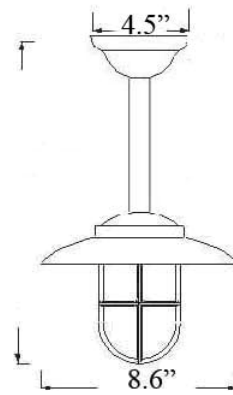

www.shiplights.com

C-1TUB: SMALL HOODED POLE LIGHT

Maximum Wattage: 75 watts standard Incandescent bulb

UL Approved Socket

Brass lights come with Clear Glass ; Chrome and Custom Finishes come with Frosted Glass (Please specify if you would prefer different glass)

Height adjustable, must be specified by customer

Available Finishes

Standard Finishes:

Brass – \$255

Chrome - \$275

Unless in-stock, 2-4 week lead time

Replacement Glass: \$20

Additional charge for extra-tall fixtures.