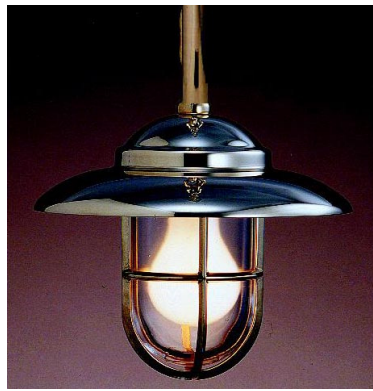

www.shiplights.com

C-1TUB: SMALL HOODED POLE LIGHT

Maximum Wattage: 75 watts standard Incandescent bulb

UL Approved Socket

Brass lights come with Clear Glass ; Chrome and Custom Finishes come with Frosted Glass (Please specify if you would prefer different glass)

Height adjustable, must be specified by customer

Available Finishes

Standard Finishes:

Brass – \$255

Chrome - \$275

Unless in-stock, 2-4 week lead time

Replacement Glass: \$20

Additional charge for extra-tall fixtures.

Custom Finishes*:

Antique Brass

Oil Rubbed Bronze

Pewter

Polished Copper

Polished Nickel \$355 Each

Satin Brass

Satin Copper