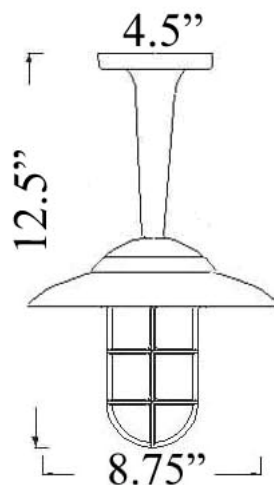

www.shiplights.com

C-3ARMUL: LARGE HOODED PENDANT

LISTED Interior / Exterior Residential & Commercial Use

Maximum Wattage: 60 watts standard incandescent bulb

Accepts Compact Fluorescent Bulbs (CFLs) – recommended for increased energy efficiency; LED retro-fits coming soon