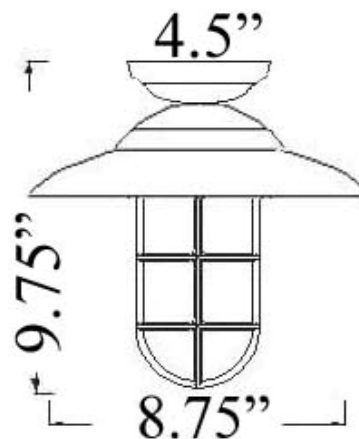

# C-3FUL: LARGE HOODED FLUSH MOUNT

**LISTED**

Interior / Exterior (Covered) Residential & Commercial Use

**Maximum Wattage:** 60 watts standard incandescent bulb

Accepts Compact Fluorescent Bulbs (CFLs) – recommended for increased energy efficiency; LED retro-fits coming soon