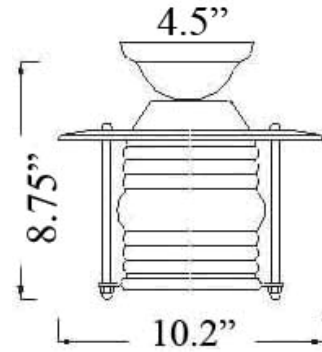

C-4FUL: PATIO FLUSH MOUNT LIGHT

LISTED Interior / Exterior (Covered) Residential & Commercial Use

Maximum Wattage: 100 watts standard Incandescent –
Accepts Compact Fluorescent Bulbs (CFLs) – recommended for increased energy efficiency; LED retro-fits coming soon