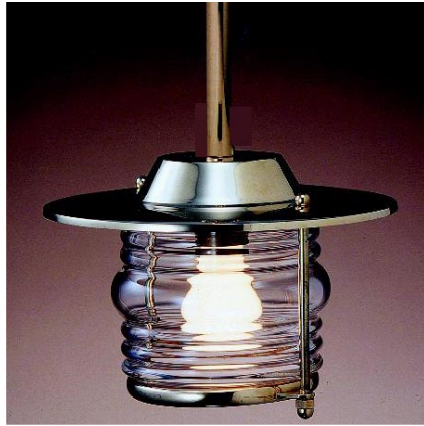

C-4tub UL: PATIO POLE LIGHT

LISTED Interior / Exterior (Covered) Residential & Commercial Use

Maximum Wattage: 100 watts standard Incandescent –
Accepts Compact Fluorescent Bulbs (CFLs) – recommended for increased energy efficiency; LED retro-fits coming soon

Glass: Clear Oleron glass standard; Frosted may be specified

Height: Adjustable, must be specified by customer ;

Available Finishes

Standard Finishes:

Brass – \$325

Unless in-stock, 2-4 week lead time

Frosted glass available upon request
(2week) - \$20 additional