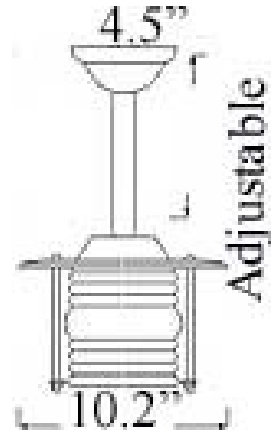

C-4tub UL: PATIO POLE LIGHT

LISTED Interior / Exterior (Covered) Residential & Commercial Use

Maximum Wattage: 100 watts standard Incandescent –
Accepts Compact Fluorescent Bulbs (CFLs) – recommended for increased energy efficiency; LED retro-fits coming soon

Glass: Clear Oleron glass standard; Frosted may be specified

Height: Adjustable, must be specified by customer ;

Available Finishes

Standard Finishes:

Brass – \$325

Unless in-stock, 2-4 week lead time

Frosted glass available upon request
(2week) - \$20 additional