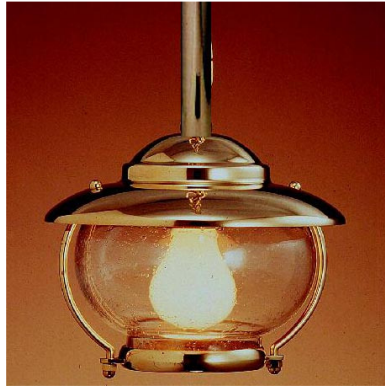

C-5TUBul: GARDEN POLE LIGHT

LISTED Interior / Exterior (Covered) Residential & Commercial Use

Maximum Wattage: 100 watts standard Incandescent –
Accepts Compact Fluorescent Bulbs (CFLs) – recommended for increased energy efficiency; LED retro-fits coming soon

Glass: Clear Seeded glass standard; Frosted may be specified

Height: Adjustable based on customer specification

Available Finishes

Standard Finishes:

- Brass – \$285
- Chrome - \$305

Typically in-stock and available for immediate shipment

Frosted glass available upon request (2week) - \$20 additional

Replacement Glass: \$25

Additional charge for extra-tall fixtures.

Custom Finishes*:

- Antique Brass
- Oil Rubbed Bronze
- Pewter
- Polished Copper
- Polished Nickel \$395 Each
- Satin Brass
- Satin Copper
- Satin Nickel
- Verdi