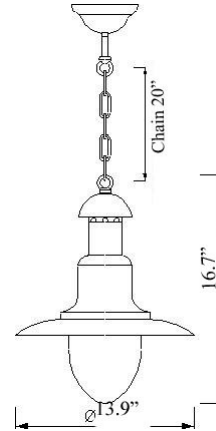

## C-7: MEDIUM BRIM HANGING LIGHT

Maximum Wattage: 75 watts standard Incandescent  
UL Approved Socket

Clear glass with brass light; Frosted glass with chrome light (Please specify if you prefer a different glass)

Comes with 4" back plate, 4.5" standard back plate is available upon request and included with all custom finish orders