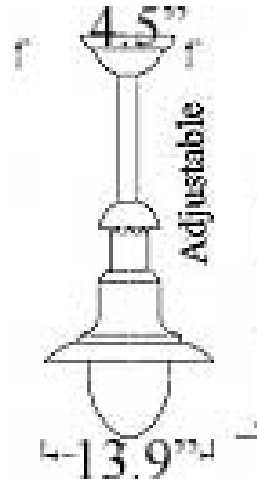

C-7tubUL:MEDIUM BRIM POLE LIGHT

(Pictured with Frosted glass)

LISTED Interior / Exterior Residential & Commercial Use

Maximum Wattage: 75 watts standard Incandescent bulb

Accepts Compact Fluorescent Bulbs (CFLs) – recommended for increased energy efficiency; LED retro-fits coming soon