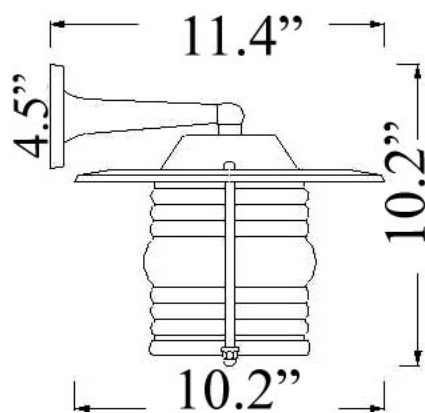

www.shiplights.com

H-3UL: PATIO WALL MOUNT

LISTED *Suitable for Wet Locations*

For Interior / Exterior Residential & Commercial Use

Maximum Wattage: 100 watts standard Incandescent bulb

Accepts Compact Fluorescent Bulbs (CFLs) – recommended for increased energy efficiency; LED retro-fits coming soon