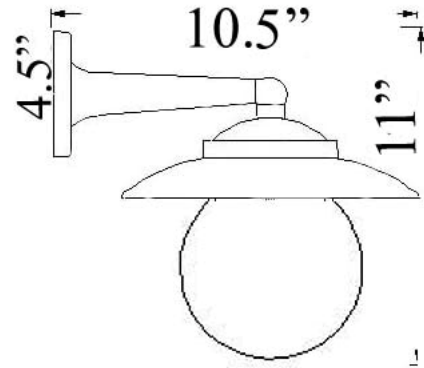

H-6UL: HOODED BALL WALL MOUNT

LISTED

Interior / Exterior Residential & Commercial Use

Maximum Wattage: 75 watts standard Incandescent bulb

Accepts Compact Fluorescent Bulbs (CFLs) – recommended for increased energy efficiency; LED retro-fits coming soon