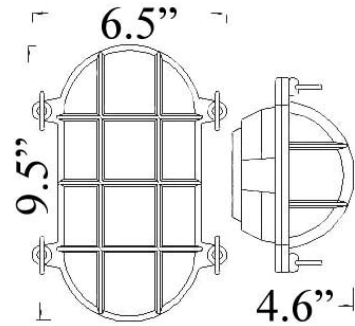

# O-2UL: MEDIUM OVAL CAGE LIGHT

**LISTED**

Interior / Exterior Residential & Commercial Use

Maximum Wattage: Wall: 60 watts max ; Ceiling 60watts max

Accepts Compact Fluorescent Bulbs (CFLs) – recommended for increased energy efficiency; LED retro-fits coming soon