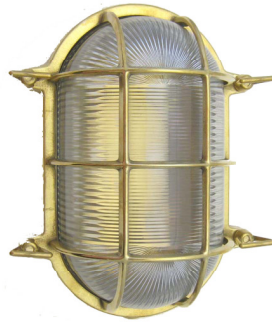

# O-2UL: MEDIUM OVAL CAGE LIGHT

**LISTED**

Interior / Exterior Residential & Commercial Use

Maximum Wattage: Wall: 60 watts max ; Ceiling 60watts max

Accepts Compact Fluorescent Bulbs (CFLs) – recommended for increased energy efficiency; LED retro-fits coming soon

Glass: Brass lights come with Clear Ribbed Glass ; Chrome and Custom Finishes come with Frosted Ribbed Glass (Please specify if you would prefer different glass)

Mounting: Can be used vertically or horizontally