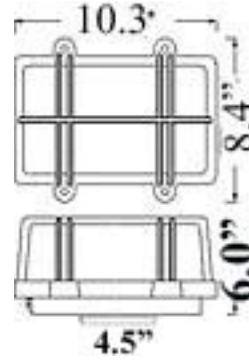

O-4UL: RECTANGULAR CAGE LIGHT

LISTED

Interior / Exterior Residential & Commercial Use

Maximum Wattage: Wall: 75 watts max ; Ceiling 60 max

Accepts Compact Fluorescent Bulbs (CFLs) – recommended for increased energy efficiency; LED retro-fits coming soon