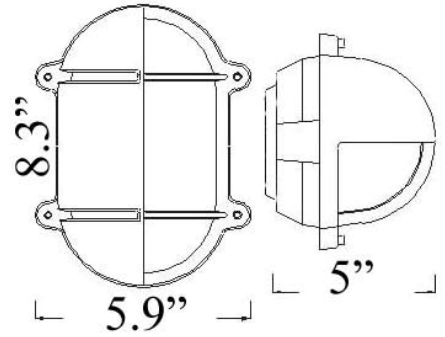

# O-5UL: SMALL OVAL CAGE LIGHT W/ HOOD

**LISTED**

Interior / Exterior Residential & Commercial Use

Maximum Wattage: Wall: 60 watts max ; Ceiling 40watts max

Accepts Compact Fluorescent Bulbs (CFLs) – recommended for increased energy efficiency; LED retro-fits coming soon