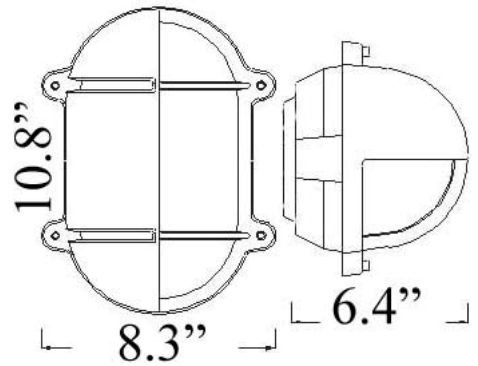

# O-7UL: LARGE OVAL CAGE LIGHT W/ HOOD