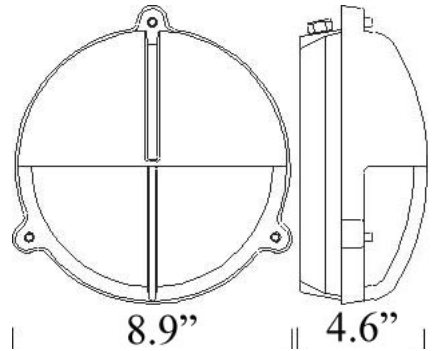

# R-11UL: Lg ROUND CAGE LIGHT w/ HOOD

(FROSTED GLASS)

**LISTED** *Suitable for Wet Locations*

Maximum Wattage: Wall: 75 watts max ; Ceiling 60 watts max  
Accepts Compact Fluorescent Bulbs (CFLs) – recommended for increased energy efficiency; LED retro-fits coming soon