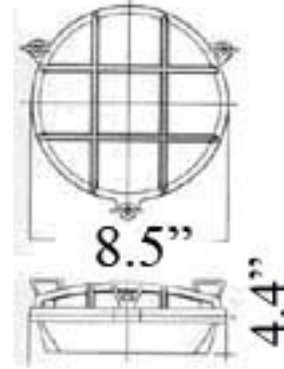

R-1PS: PAIR OF PORT & STARBOARD ROUND CAGE LIGHTS

LISTED Suitable for Wet Locations ; Interior & Exterior Use

We recommend using the Sylvania Dulux El Mini Twist Bulb to minimize heat and increase efficiency

Maximum Wattage: Wall Mount: 75 watts standard Incandescent bulb ;
Ceiling Mount: 60 watts standard Incandescent bulb

Brass lights come with Red and Green Antique Glass – The glass has average wear that you would expect from an old piece of glass.

Available Finishes

Standard Finishes:

Brass – $425 Pair

Chrome – $455 Pair

Typically in-stock and available for immediate shipment

Replacement Glass: $50

*Custom Finish Information: Please allow 4-6 weeks ; Not refundable; Minimum of two lights

Custom Finishes*:

Antique Brass

Oil Rubbed Bronze

Pewter

Polished Copper

Polished Nickel $695 Pair

Satin Brass

Satin Copper

Satin Nickel

Verdi

View our Website for Custom Finish Lights Currently in our Inventory

68 Front St. Marblehead, MA 01945 p. 781-631-3864 f. 781-823-5555

info@shiplights.com

~ A Division of Brass 'N Bounty ~