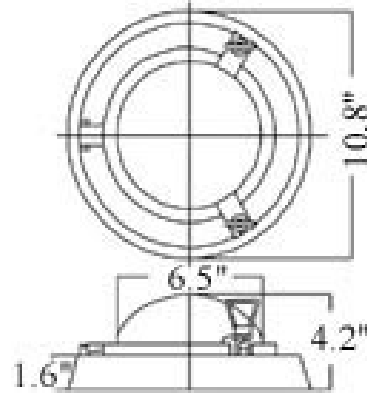

R-4UL: PORTHOLE LIGHT

LISTED *Suitable for Dry Locations Only*

Maximum Wattage: Wall: 75 watts max ; Ceiling 60 watts max
Accepts Compact Fluorescent Bulbs (CFLs) – recommended for increased energy efficiency; LED retro-fits coming soon