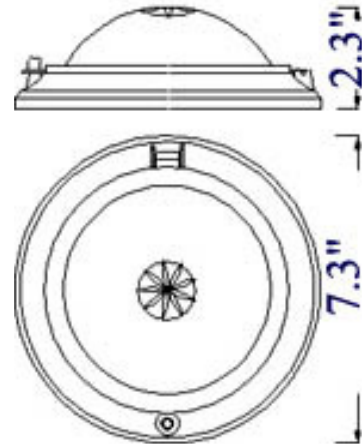

R-8UL: SMALL ROUND DECORATIVE

LISTED Interior Residential & Commercial Use

Maximum Wattage: 1 X 25 watts small base bulb; 12v, G4 base bulb

Glass: Frosted with Starburst

Mounting: Available as wall or ceiling mount