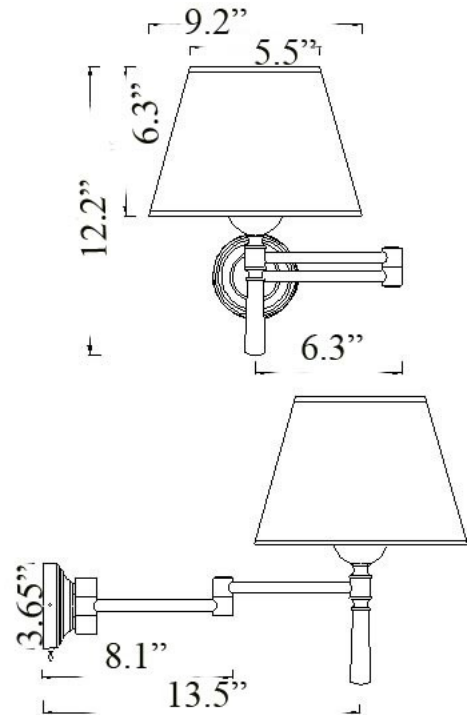

S-5: ADJUSTABLE SCONCE

Maximum Wattage: small base bulb 40w
4.5" back plate available upon request

Available Finishes

Standard Finishes:

Brass – \$265

Chrome - \$265

*Typically in-stock and available for
immediate shipment*