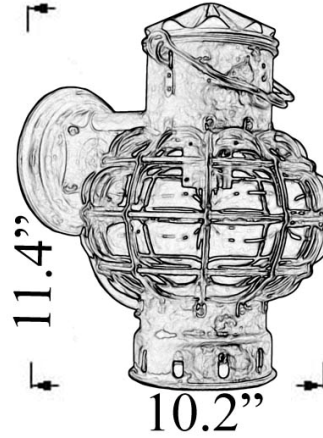

# U-10UL: 'ANTIQUED' WALL GLOBE LIGHT

**LISTED** *Interior / Exterior Residential & Commercial Use*

Maximum Wattage: 60 watts standard base bulb- (use CFLs for increased energy efficiency)

Amber Colored glass standard