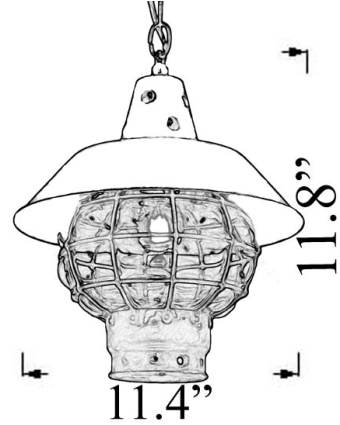

U-11UL: 'ANTIQUED' GLOBE LIGHT

Includes 4.5" back plate and 20" of chain (more available upon request)

LISTED Residential & Commercial Use

Maximum Wattage: 60 watts standard base bulb- (use CFLs for increased energy efficiency)