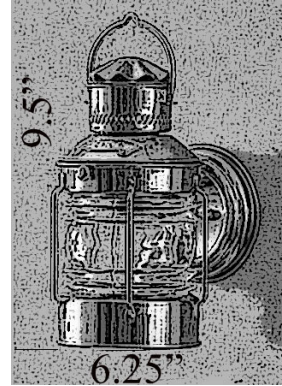

www.shiplights.com

U-2UL: Small Bracket Anchor Light

LISTED

Interior / Exterior Residential & Commercial Use

Maximum Wattage: 40 watts standard base incandescent bulb
Clear Glass Only

Available Finishes

Standard Finishes: