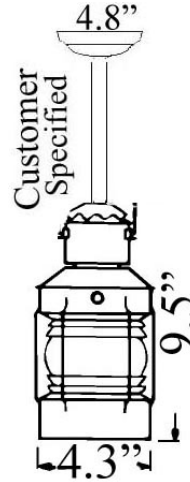

www.shiplights.com

U-4TUBUL: Small Anchor Pole Mount

LISTED

Interior / Exterior Residential & Commercial Use

Maximum Wattage: 40 watts small base incandescent bulb
Clear Fresnel Glass Only
Height is specified by customer