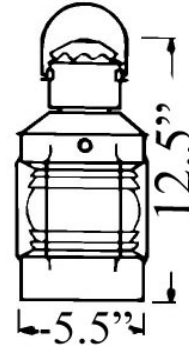

## U-5UL: Medium Anchor Light

Includes 4.5" back plate and 20" of chain (more available upon request)

**LISTED**

Interior / Exterior Residential & Commercial Use

Maximum Wattage: 40 watts standard base incandescent bulb  
Clear Fresnel Glass Only