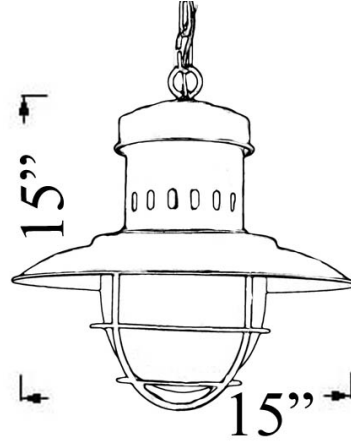

U-9UL: HANGING FISHERMAN'S LIGHT

Overall height is adjustable. 20" chain provided, more can be provided upon request.

LISTED Residential & Commercial Use

Maximum Wattage: 60 watts small base bulb- (use CFLs for increased energy efficiency)