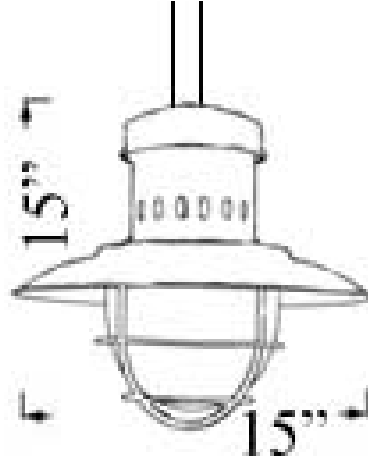

U-9TUBUL: FISHERMAN'S POLE LIGHT

Overall height specified by customer

LISTED Residential & Commercial Use

Maximum Wattage: 60 watts small base bulb- (use CFLs for increased energy efficiency)

Frosted Glass Standard