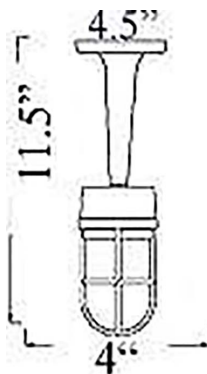

# B-1ARM: PENDANT BULKHEAD LIGHT

**LISTED** ; Interior / Exterior (Covered) Residential & Commercial Use

Max Wattage:

100w LED Equivalent; 60w Incandescent Bulb ;

Medium Base (E26) Socket, Dimmable (GU-24 also available)

Glass: Clear or Frosted Glass

Mounting: 4.5" Mounting surface attaches to standard box. All Installation Hardware Provided. Alternative Mounting Options available upon request.

Orientation: Can be used as Wall, Ceiling or Post Fixture

Options: Chain (B-1CH), Flush (B-1F) and Cageless (NC-1) Versions Available

Material: Solid Brass Construction