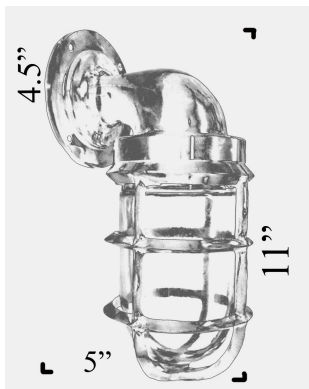

B-1B: BRONZE BULKHEAD LIGHT w/ CAGE

(Standard Finish, Wood Block Mount)

(Satin Nickel, J-Box Adapt)

LISTED ; Interior / Exterior Residential & Commercial Use

Max Wattage:

100w LED Equivalent; 75w Incandescent Bulb;
Medium Base (E26) Socket, Dimmable (GU-24 also available)

Glass: Clear Standard (Frosted +\$)

Mounting Options: All necessary hardware included (based on mounting type). Contact us for detailed description.

- Standard US J-Box: Modified with 4.5" solid brass backplate & mounting holes for universal crossbar to attach & cover a standard box (up-charge).
- Wood Blocking: Four holes around the perimeter of the fixture with wood screws provided

Material: Solid Bronze Construction

Architectural Salvage: Original casting; Each light is unique and may show signs of wear commensurate with its age

Available Finishes

Standard Finishes:

- Unlacquered Bronze (J-Box Mount) – \$505
- Unlacquered Bronze (wood block) – \$445