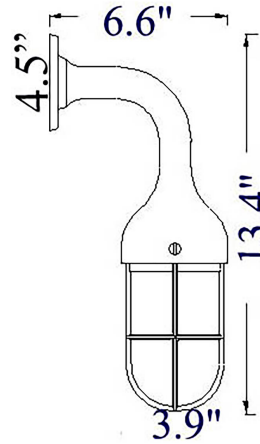

B-4: ELBOW WALL MOUNT

LISTED Suitable for Wet Locations

Interior / Exterior Residential & Commercial Use

Max Wattage:

100w LED Equivalent; 75w Incandescent Bulb ;
Medium Base (E26) Socket, Dimmable (GU-24 also available)

Glass: Clear or Frosted Glass Available

Mounting: 4.5" Mounting Plate attaches to standard box. All Install Hardware Provided.

Orientation & Options: Light can be used going down (suitable for wet location) or up (in this case, interior/covered use only) ; Available without Cage (NC-3)