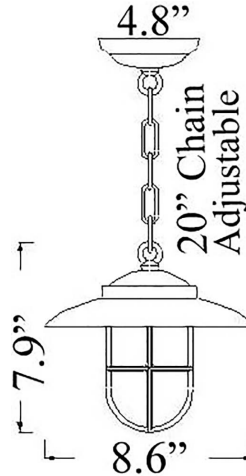

# C-1: SMALL HOODED HANGING LIGHT

**LISTED** ; Interior / Exterior (Covered) Residential & Commercial Use

Max Wattage:

100w LED Equivalent; 75w Incandescent Bulb ;  
Medium Base (E26) Socket, Dimmable (GU-24 also available)

Glass: Clear or Frosted Glass Available

Mounting: 4.8" Mounting back plate attaches to standard box. 20" of chain is provided, more available upon Request. All Install Hardware Provided.

Options: Flush (C-1F), Pendant (C-1ARM), Pole (C-1TUB) and Wall Mounts (H-1) Available

Material: Solid Brass Construction