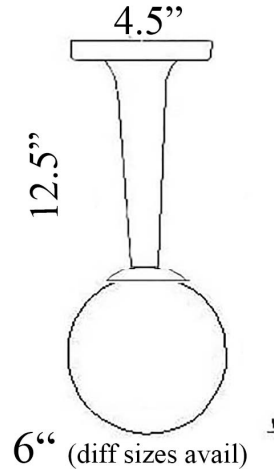

# C-12ARM: BALL PENDANT LIGHT

**LISTED** ; Interior / Exterior (Covered) Residential & Commercial Use

Max Wattage:

100w LED Equivalent; 60w Incandescent Bulb ;  
Medium Base (E26) Socket, Dimmable (GU-24 also available)

Glass: Milk/White Glass (Other types available upon request)

Mounting: 4.5" Mounting surface attaches to standard box. All Install Hardware Provided.

Options: Chain (C-12), Flush (C-12F), Pole (C-12TUB), Wall Mounts (H-12) and Larger Sizes Available