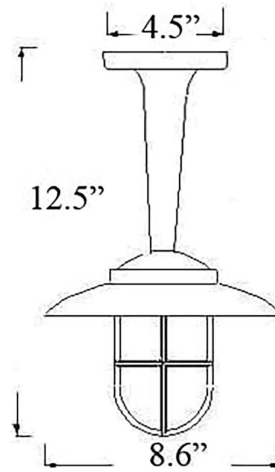

C-1ARM: SMALL HOODED PENDANT

LISTED ; Interior / Exterior (Covered) Residential & Commercial Use

Max Wattage:

100w LED Equivalent; 60w Incandescent Bulb ;
Medium Base (E26) Socket, Dimmable (GU-24 also available)

Glass: Clear or Frosted Glass Available

Mounting: 4.5" Mounting surface attaches to standard box. All Install Hardware Provided.

Options: Chain (C-1), Flush (C-1F), Pole (C-1TUB) and Wall Mounts (H-1) Available