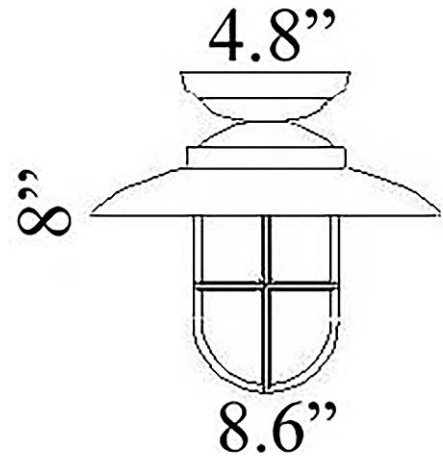

C-1F: SMALL HOODED FLUSH MOUNT

LISTED ; Interior / Exterior (Covered) Residential & Commercial Use

Max Wattage:

100w LED Equivalent; 75w Incandescent Bulb ;
Medium Base (E26) Socket, Dimmable (GU-24 also available)

Glass: Clear or Frosted Glass Available

Mounting: 4.8" Mounting back plate attaches to standard box. All Install Hardware Provided.

Options: Chain (C-1), Pendant (C-1ARM), Pole (C-1TUB) and Wall Mounts (H-1) Available