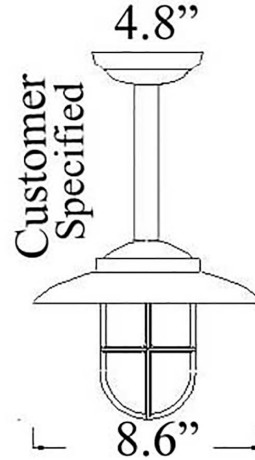

C-1TUB: SMALL HOODED POLE LIGHT

LISTED ; Interior / Exterior (Covered) Residential & Commercial Use

Max Wattage:

100w LED Equivalent; 60w Incandescent Bulb ;
Medium Base (E26) Socket, Dimmable (GU-24 also available)

Glass: Clear or Frosted Glass Available

Mounting: 4.8" Mounting back plate attaches to standard box. Overall height is adjusted to customer specification (additional \$ for more than 3' of tubing). 3' Max for Outdoor Fixtures. All Install Hardware Provided.