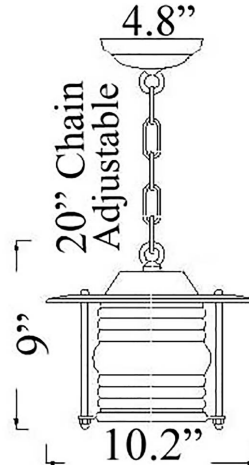

C-4: HANGING PATIO LIGHT

Interior / Exterior (Covered) Residential & Commercial Use

Max Wattage:

100w LED , Incandescent Bulb ;
Medium Base (E26) Socket, Dimmable (GU-24 also available)

Glass: Clear Standard (Frosted +\$)

Mounting: 4.8" Mounting Plate attaches to standard box. 20" of chain is provided, more available upon request. All Install Hardware Provided.

Options: Flush Mount (C-4F), Pendant (C-4ARM), Pole (C-4TUB) and Wall Mounts Available