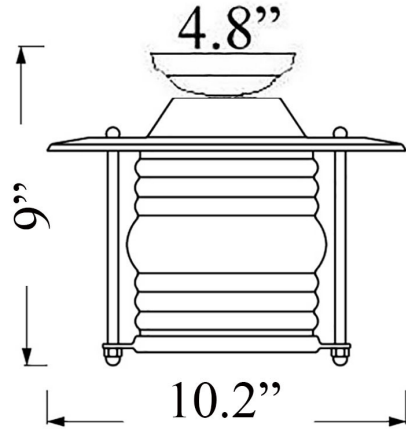

C-4F: FLUSH MOUNT PATIO LIGHT

LISTED Interior / Exterior (Covered) Residential & Commercial Use

Max Wattage:

100w LED , Incandescent Bulb ;

Medium Base (E26) Socket, Dimmable (GU-24 also available)

Glass: Clear Standard (Frosted +\$)

Mounting: 4.8" Mounting Plate attaches to standard box. All Install Hardware Provided.

Options: Chain Mount (C-4), Pendant (C-4ARM), Pole (C-4TUB) and Wall Mounts Available

Material: Solid Brass Construction