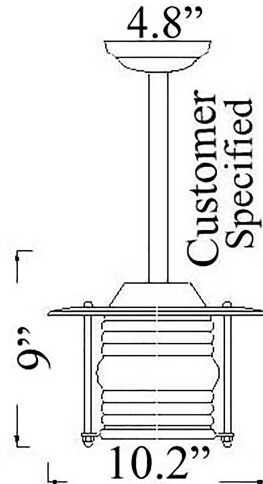

# C-4TUB: PATIO POLE LIGHT

**LISTED** ; Interior / Exterior (Covered) Residential & Commercial Use

Max Wattage:

100w LED , Incandescent Bulb ;

Medium Base (E26) Socket, Dimmable (GU-24 also available)

Glass: Clear Standard (Frosted +\$40)

Mounting: 4.8" Mounting back plate attaches to standard box. Overall height is customized to customer specification. All Install Hardware Provided.

Options: Chain (C-4), Flush (C-4F), Pendant (C-4ARM) and Wall Mounts Available