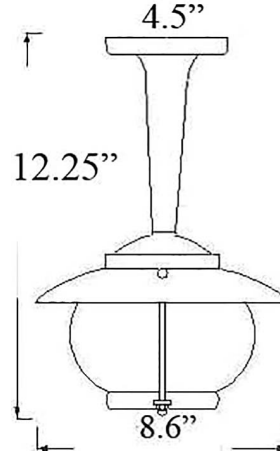

# C-5ARM: GARDEN PENDANT LIGHT

**LISTED** ; Interior / Exterior (Covered) Residential & Commercial Use

Max Wattage:

100w LED , Incandescent Bulb ;

Medium Base (E26) Socket, Dimmable (GU-24 also available)

Glass: Clear Bubble / Seeded Standard (Frosted +\$)

Mounting: 4.5" Mounting surface attaches to standard box. All Install Hardware Provided.

Options: Chain (C-5), Flush (C-5F), Pole (C-5TUB) and Wall Mounts (H-4) Available