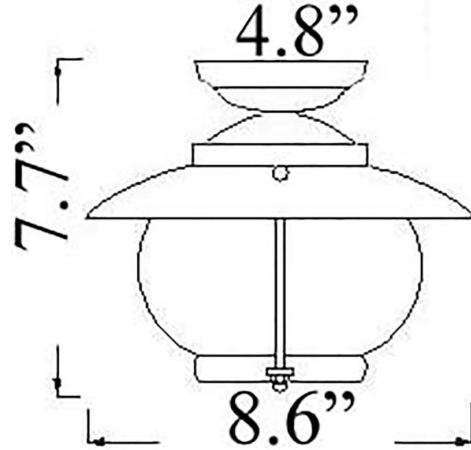

C-5F: GARDEN FLUSH MOUNT

LISTED ; Interior / Exterior (Covered) Residential & Commercial Use

Max Wattage:

100w LED , Incandescent Bulb ;

Medium Base (E26) Socket, Dimmable (GU-24 also available)

Glass: Clear Bubble / Seeded Standard (Frosted +\$30)

Mounting: 4.8" Mounting back plate attaches to standard box. All Install Hardware Provided.

Options: Chain (C-5), Pendant (C-5ARM), Pole (C-5TUB) and Wall Mounts (H-4) Available

Material: Solid Brass Construction