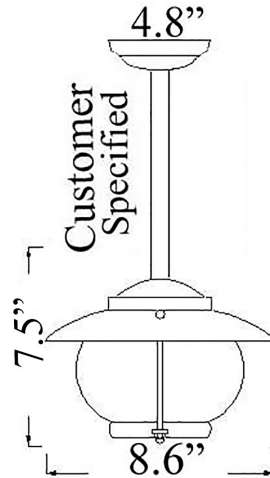

C-5TUB: GARDEN POLE LIGHT

LISTED ; Interior / Exterior (Covered) Residential & Commercial Use

Max Wattage:

100w LED , Incandescent Bulb ;

Medium Base (E26) Socket, Dimmable (GU-24 also available)

Glass: Clear Bubble / Seeded Standard (Frosted +\$30)

Mounting: 4.8" Mounting back plate attaches to standard box. Overall height is adjusted to customer specification. All Install Hardware Provided.

Options: Chain (C-5), Flush (C-5F), Pendant (C-5ARM) and Wall Mounts (H-4) Available