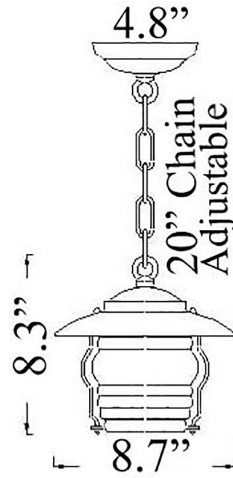

## C-8: SMALL HANGING PATIO LIGHT

**LISTED** ; Interior / Exterior (Covered) Residential & Commercial Use

Max Wattage:

100w LED , Incandescent Bulb ;

Medium Base (E26) Socket, Dimmable (GU-24 also available)

Glass: Clear Only

Mounting: 4.8" Mounting Plate attaches to standard box. 20" of chain is provided, more available upon Request. All Install Hardware Provided.

Options: Flush Mount (C-8F), Pendant (C-8ARM), Pole (C-8TUB) and Wall (H-5) Mounts Available