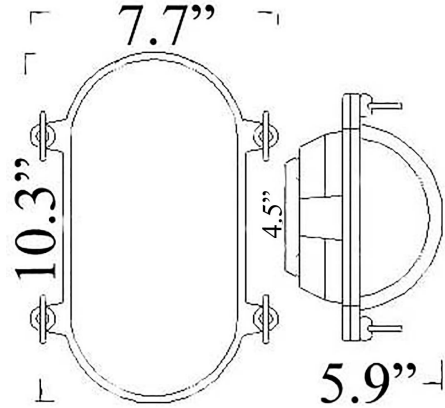

F-3: LARGE OVAL OPEN LIGHT

LISTED Suitable for Wet Locations

Interior / Exterior Residential & Commercial Use

Max Wattage:

100w LED Equivalent; 100w Wall, 60w Ceiling Incandescent Bulb ;
Medium Base (E26) Socket, Dimmable (GU-24 also available)

Glass: Frosted Ribbed Glass (Clear Ribbed Available)

Mounting: 4.5" Mounting Plate Attaches to Standard Box; Wires exit through back of fixture. All Installation Hardware Provided. Alternative Mounting Options available upon

Orientation: Can be used as Wall or Ceiling Fixture ; Can be mounted Vertically or Horizontally

Options: Switch Available (+\$35); Other sizes (F-1,3), Without Wingnuts (WF-7) and Caged Versions Available (O-3)