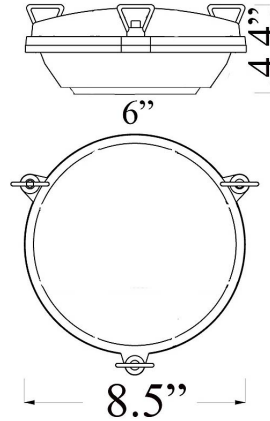

# F-6: ROUND OPEN LIGHT

**LISTED Suitable for Wet Locations**

Interior / Exterior Residential & Commercial Use

Max Wattage:

100w LED Equivalent; 75w Wall, 60w Ceiling Incandescent Bulb ;  
Medium Base (E26) Socket, Dimmable (GU-24 also available)

Glass: Clear or Frosted Glass (Frosted Pictured)

Mounting: 4.5" mounting surface, attaches to standard box. All Installation Hardware Provided.  
Alternative Mounting Options available upon request.

Orientation: Can be used as Wall or Ceiling Fixture