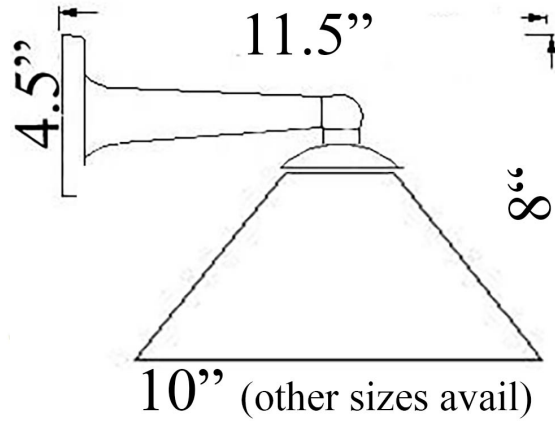

H-14: BILLIARD WALL MOUNT

LISTED UL Listed; Interior / Dry Residential & Commercial Use

Max Wattage:

100w LED Equivalent; 100w Incandescent Bulb ;
Medium Base (E26) Socket, Dimmable (GU-24 also available)

Glass: Green Glass (Other Colors Available, White, Amber, etc)

Mounting: 4.5" Mounting Plate attaches to standard box. All Install Hardware Provided.
Alternative Mounting options available upon request.