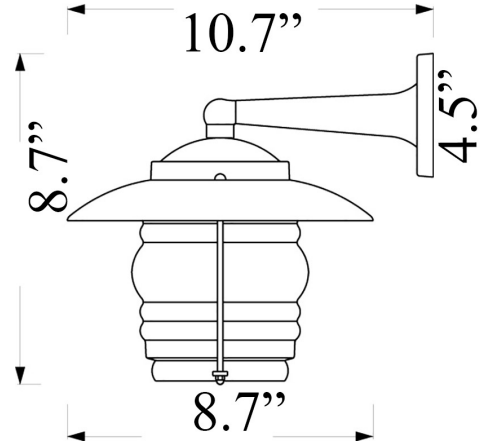

H-5: SMALL PATIO WALL MOUNT

LISTED Suitable for Wet Locations

Interior / Exterior Residential & Commercial Use

Max Wattage:

100w LED , Incandescent Bulb ;

Medium Base (E26) Socket, Dimmable (GU-24 also available)

Glass: Clear Standard, (Frosted +\$)

Mounting: 4.5" Mounting Plate attaches to standard box. All Install Hardware Provided.

Options: Ceiling Mounts and Larger Size Available

Material: Solid Brass Construction