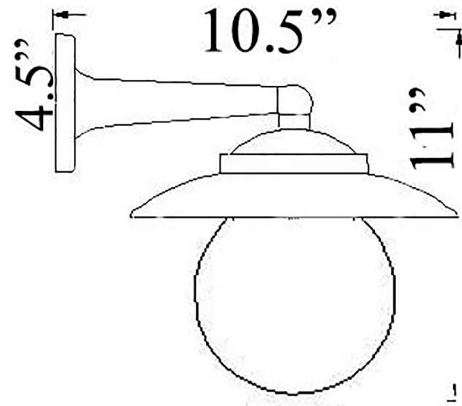

www.shiplights.com

H-6: SMALL HOODED BALL WALL MOUNT

LISTED ; Interior / Exterior Residential & Commercial Use

Max Wattage:

100w LED Equivalent; 75w Incandescent Bulb

Medium Base (E26) Socket, Dimmable (GU-24 also available)

Glass: Milk/White Glass (Other types available upon request)

Mounting: 4.5" Mounting Plate attaches to standard box. All Install Hardware Provided.

Options: Ceiling Mounts, Larger Size and Caged Versions Available;