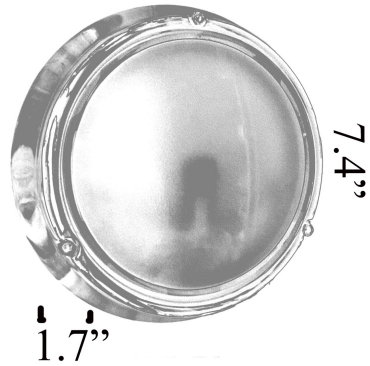

N-2: SMALL ROUND PORTHOLE LIGHT

LISTED ; Interior / Exterior Residential & Commercial Use

Max Wattage:

60w LED Equivalent; 25w Incandescent Bulb ;
Small Base (E12) Socket, Dimmable

Glass: Frosted or Clear Glass

Mounting: 7.4" mounting surface, attaches to standard box. All Installation Hardware Provided.
Alternative Mounting Options available upon request.

Orientation: Can be used as Wall or Ceiling Fixture

Material: Solid Brass Construction